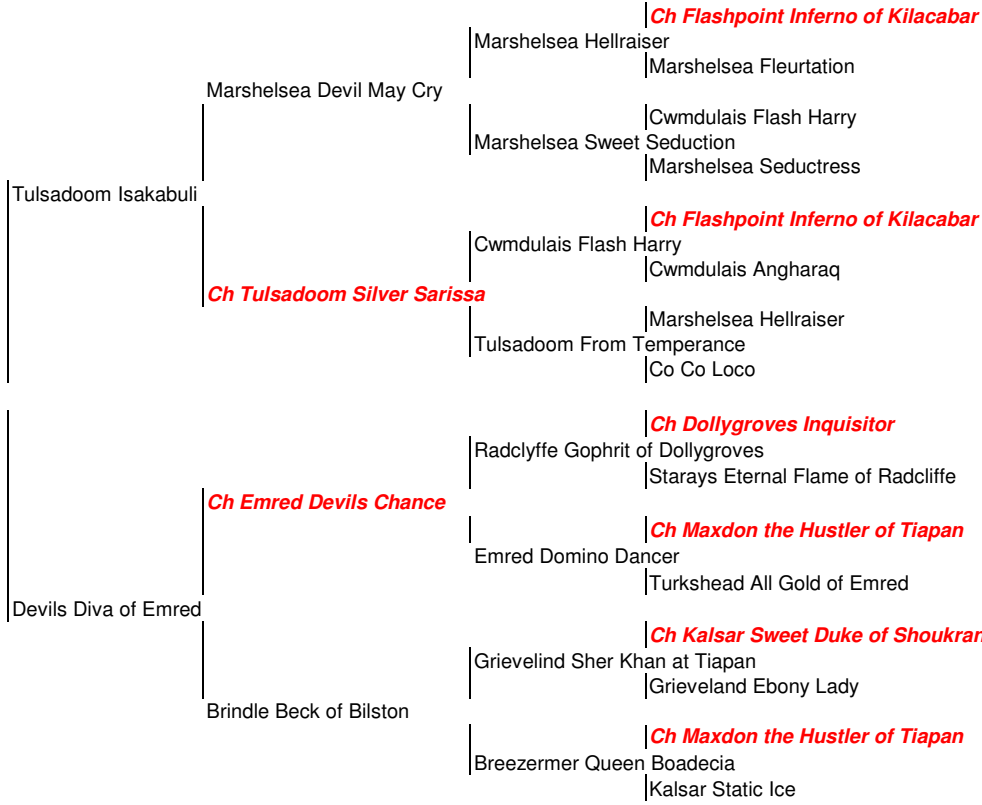

**Sire**  
**Ch Emred Rum Runner**  
 "George"

Puppy Born 11/11/2009

**Dam**  
**Ch Nuance Nonchalance, ROM**  
 "Jolie"

We certify that this pedigree, to the best of our knowledge, is correct in all aspects  
 Breeders:  
 Brianne Colling, Cleo Parker, Art Colling